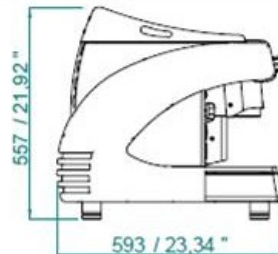

- Stainless steel steam arm and hot water tap
- Manual group overrides
- Either 4 or 7 litre boiler
- Programmable pre infusions
- High group / Take-away
- 2 Filter holders
- Dimensions H=557 W=468 D=593
- Power consumption = 2.0/2.6kw
- Weight = 35/40Kg