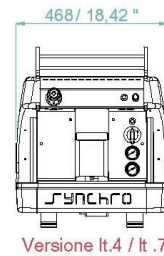

- Stainless steel steam arm and hot water tap
- Manual group overrides
- Either 4 or 7 litre boiler
- Programmable pre infusions
- High group / Take-away
- 2 Filter holders
- Dimensions H=557 W=468 D=593
- Power consumption = 2.0/2.6kw
- Weight = 35/40Kg