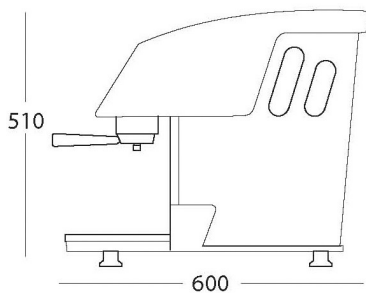

Model	Dimensions	Boiler	Element Power	Volts	Weight
NEM2HG	H 510mm W 490mm D 600mm	6 litre	2500w	220	46.4kg