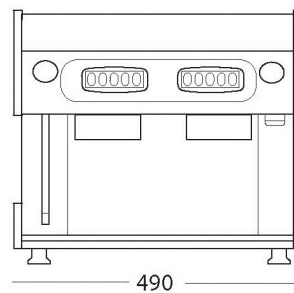

Model	Dimensions	Boiler	Element Power	Volts	Weight
NEM2HG	H 510mm W 490mm D 600mm	6 litre	2500w	220	46.4kg