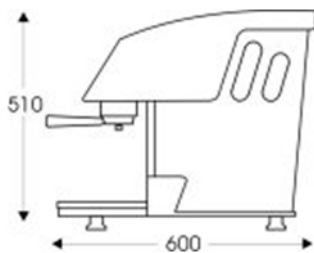

Model	Dimensions	Boiler	Element Power	Volts	Weight
NEC3 NEC3HG	H 510mm W 990mm D 600mm	17.5 litre	4000w	220	76.5kg