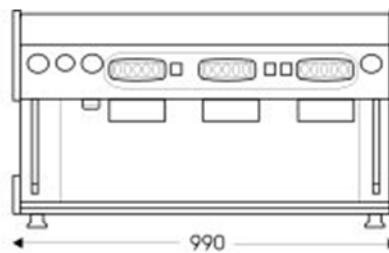

Tel: 01482 216061

The coffee warehouse

183
MAISON FONDÉE
FRANCE

Your Only Choice
For Professional
Coffee Products!

BRAVILOR
BONAMAT

Barista

The Expobar New Elegance 3 Group

A 3 group offers much greater throughput for busier operations, with a huge 17 litre boiler. Features include selectable pre-infusion on groups, 2 steam outlets, rotary inbuilt pump, manual override on groups and available in standard or high group versions.

Model	Dimensions	Boiler	Element Power	Volts	Weight
NEC3 NEC3HG	H 510mm W 990mm D 600mm	17.5 litre	4000w	220	76.5kg