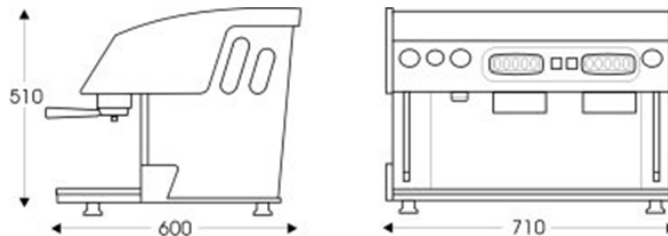

Model	Dimensions	Boiler	Element Power	Volts	Weight
NEC2HGDISP	H 510mm W 710mm D 600mm	11.5 litre	3050w	220	60kg