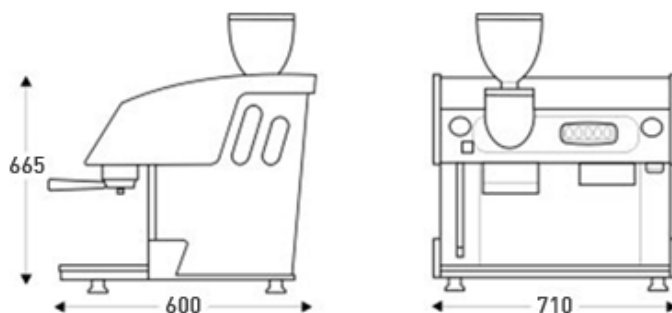

## The Expobar New Elegance 2 Group High Group with Integral Grinder

This model is fitted with an integral coffee grinder, a 11.5 litre boiler and 2 groups. It also comes with steam and hot water outlets and a built-in rotary pump.

Model	Dimensions	Boiler	Element Power	Volts	Weight
NEC2HGPLUS	H 665mm W 710mm D 600mm	11.5 litre	3050w	220	67kg