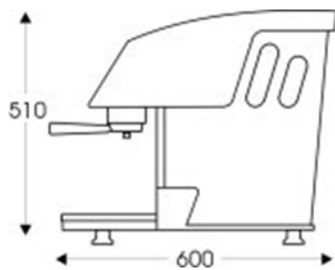

## The Expobar New Elegance 2 Group Control

A range of higher capacity machines than the compact which offer greater throughput for busier operations, with large 11.5 to 17 litre boiler options available in 2 or 3 group options. Features include selectable pre-infusion on groups, 2 steam outlets, rotary pump, manual override on groups, finished in polished stainless steel.

Model	Dimensions	Boiler	Element Power	Volts	Weight
NEC2 NEC2HG	H 510mm W 710mm D 600mm	11.5 litre	3050w	220	60kg