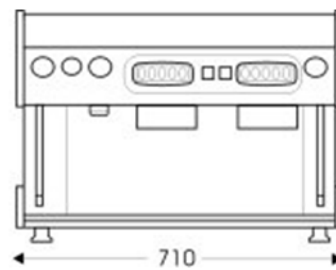

## The Expobar New Elegance 2 Group Control

A range of higher capacity machines than the compact which offer greater throughput for busier operations, with large 11.5 to 17 litre boiler options available in 2 or 3 group options. Features include selectable pre-infusion on groups, 2 steam outlets, rotary pump, manual override on groups, finished in polished stainless steel.

Model	Dimensions	Boiler	Element Power	Volts	Weight
NEC2 NEC2HG	H 510mm W 710mm D 600mm	11.5 litre	3050w	220	60kg