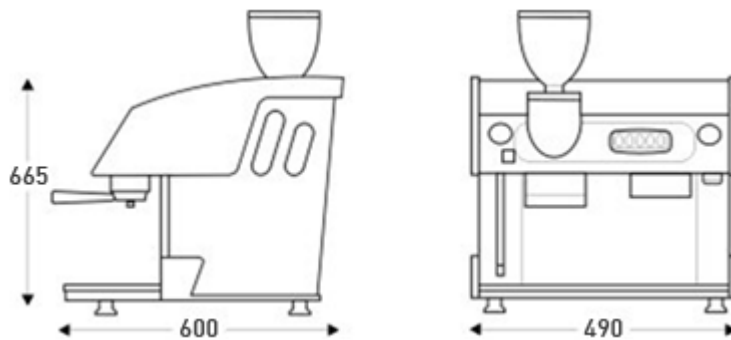

## The Expobar New Elegance 1 Group High Group with Integral Grinder

Perfect for sites where space is limited.

- Highly polished stainless steel finish
- Group auto cleaning
- 4 Different dosages programming per group
- Overheat/lack of water indicator
- Brewing groups with pre-infusion chamber
- One stainless steel steam arm and hot water tap
- Automatic grinder
- 60 mm diameter grinder blades
- 445W 1300rpm motor with built-in thermal protection
- Adjustable dosage device from 5 to 12g
- Built-in coffee tamper

Model	Dimensions	Boiler	Element Power	Volts	Weight
NEC1HG	H 665mm W 490mm D 600mm	6 litre	2500w	220	47.1kg