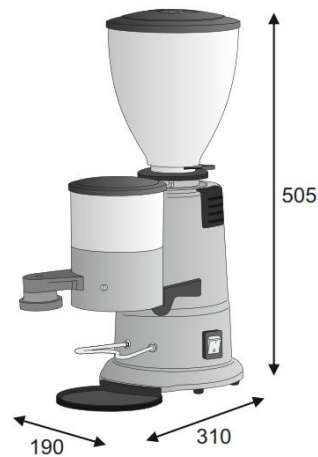

## The Macap M5 Plus Chrome Manual Grinder

- 58mm diameter grinding blades
- 250W 1400rpm motor with built in thermal protection
- Adjustable doser device from 5 to 12g
- Built in 57mm coffee tamper
- Bean hopper capacity 1kg
- Dosing counter

**M5 Plus**

Model	Dimensions	Capacity	Watts	Motor	Weight
G3	H 505mm W 190mm D 310mm	1kg	250w	1400rpm	9kg