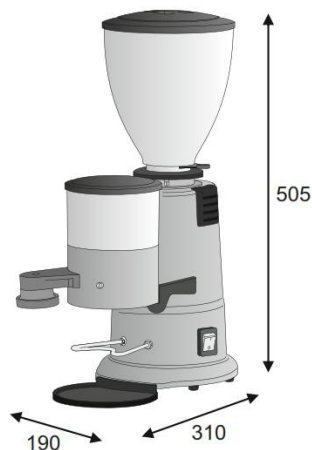

Tel: 01482 216061

The coffee warehouse

183
MAISON ROUTIN
FRANCE

Your Only Choice
For Professional
Coffee Products!

The Macap M5 Plus Black Timer Grinder

- Timer operated coffee grinder
- 58mm diameter grinding blades
- 250W 1400rpm motor with built in thermal protection
- Adjustable doser device from 5 to 12g
- Built in 57mm coffee tamper
- Bean hopper capacity 1kg
- Dosing counter

M5 Plus

Model	Dimensions	Capacity	Watts	Motor	Weight
G6	H 505mm W 190mm D 310mm	1kg	250w	1400rpm	9kg